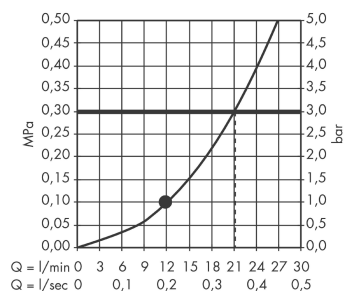

Flowchart

The consumption was measured in combination with the appropriate fittings (thermostat/mixer/in-wall valve) to reflect actual application in practice.