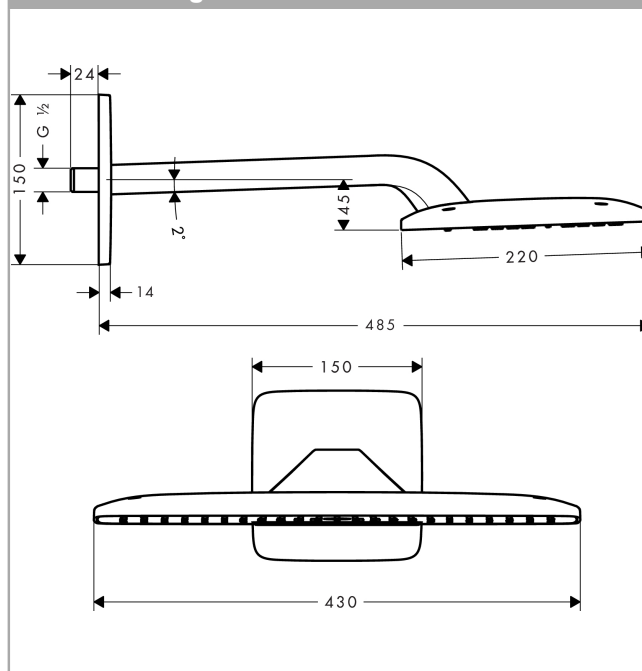

##### product features

- shower head size: 430 x 220 mm
- shower arm length: 380 mm
- spray type: RainAir
- flow rate RainAir spray (at 0.3 MPa): 21 l/min
- fully chrome-plated spray disc
- material spray disc: metal
- installation type: wall
- connection dimension: DN15

#### Scale drawing